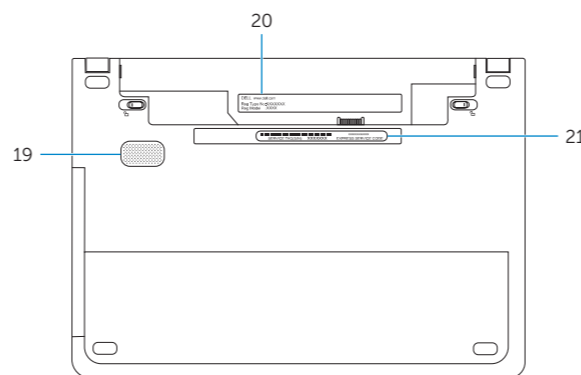

Fitur | Tính năng | الميزات

1. Right microphone
2. Camera
3. Camera-status light
4. Left microphone
5. Power-adaptor port
6. HDMI port
7. USB 3.0 port
8. USB 3.0 port with PowerShare
9. Headset port
10. Media-card reader
11. Left-click area
12. Power and battery-status light